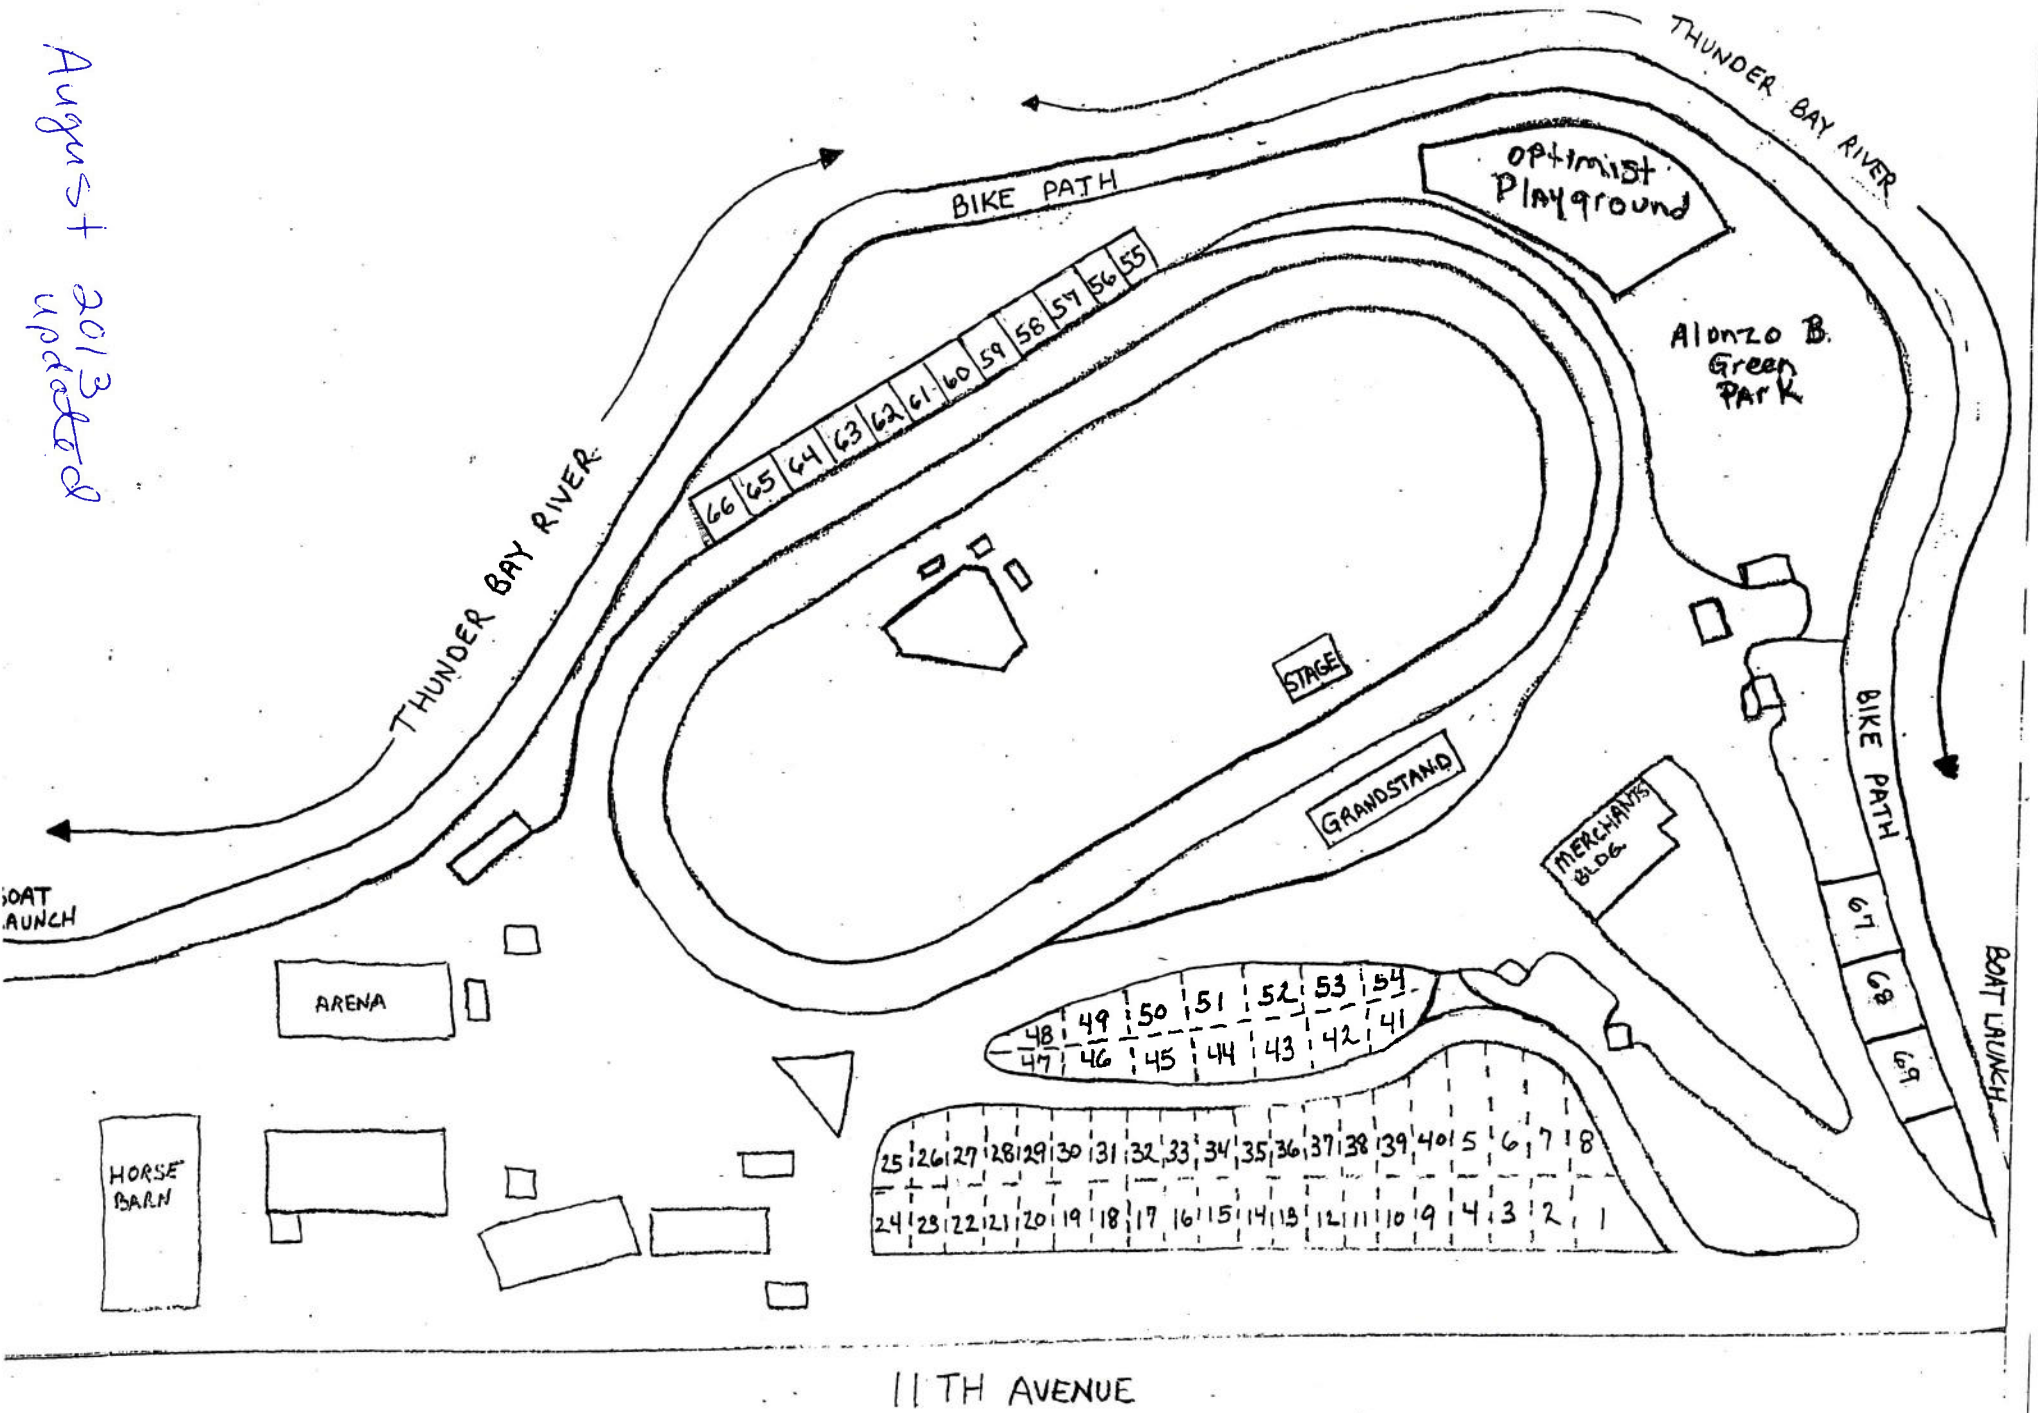

August + 2013 updated

BOAT LAUNCH

ARENA

HORSE BARN

[Unlabeled rectangular area]

[Unlabeled rectangular area]

[Unlabeled rectangular area]

25	26	27	28	29	30	31	32	33	34	35	36	37	38	39	40	5	6	7	8
24	23	22	21	20	19	18	17	16	15	14	13	12	11	10	9	4	3	2	1

48	49	50	51	52	53	54
47	46	45	44	43	42	41

66	65	64	63	62	61	60	59	58	57	56	55
----	----	----	----	----	----	----	----	----	----	----	----

STAGE

GRANDSTAND

MERCHANDISE BLDG.

BIKE PATH

BOAT LAUNCH

11TH AVENUE

THUNDER BAY RIVER

BIKE PATH

Optimist Playground

Alonzo B. Green Park

THUNDER BAY RIVER