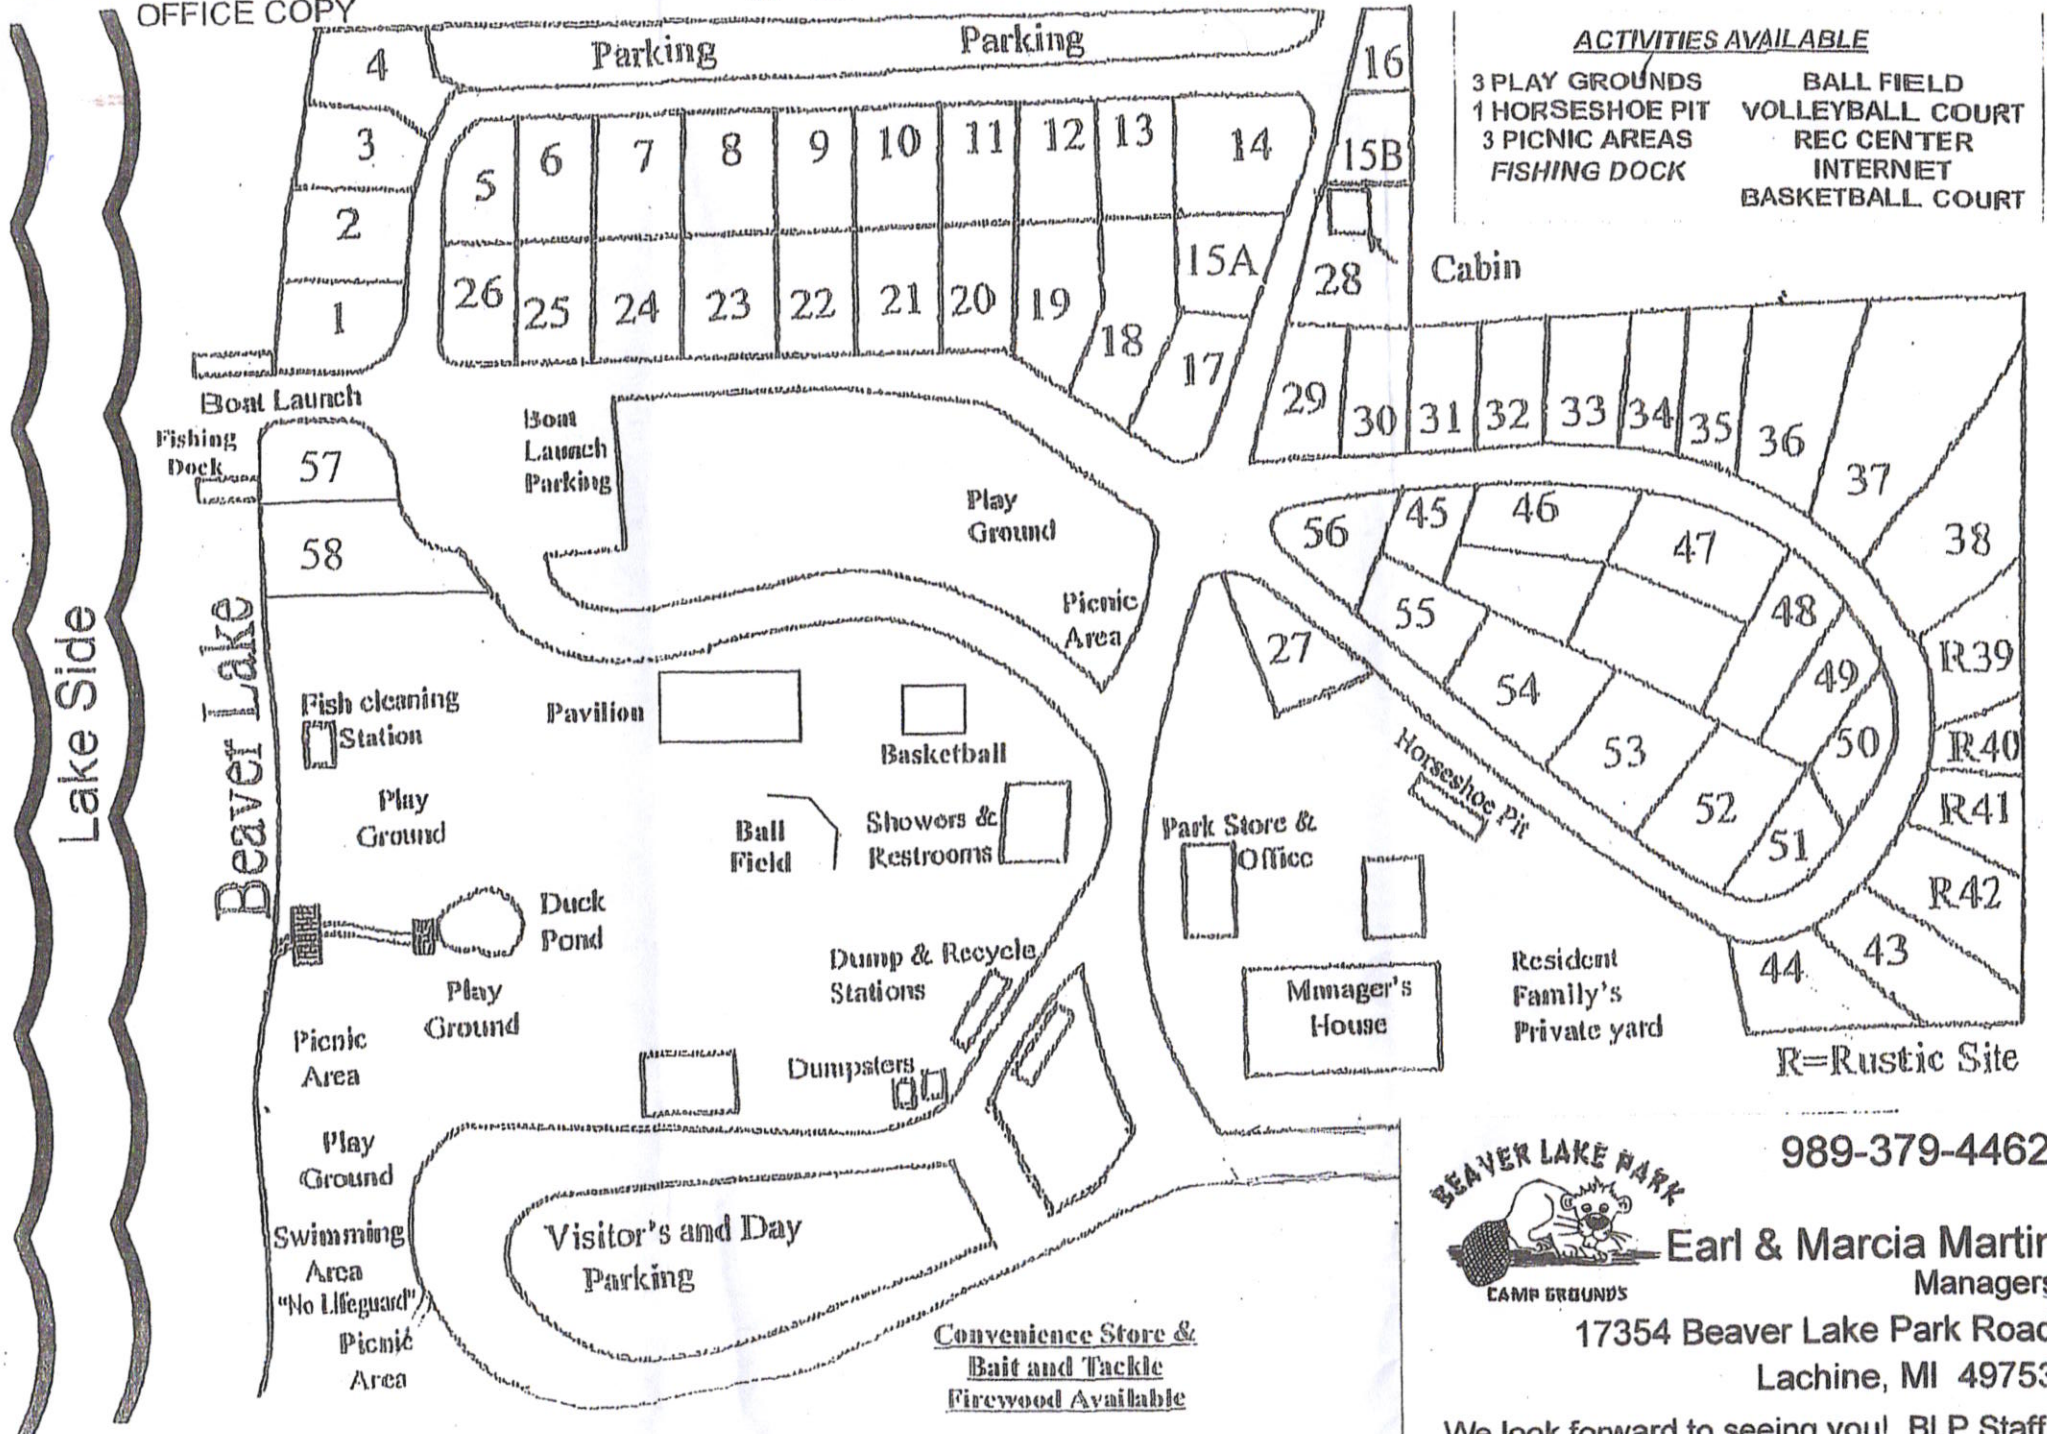

Beaver Lake Campground

Earl & Marcia Martin, Park Managers

OFFICE COPY

ACTIVITIES AVAILABLE

- 3 PLAY GROUNDS
- 1 HORSESHOE PIT
- 3 PICNIC AREAS
- FISHING DOCK
- BALL FIELD
- VOLLEYBALL COURT
- REC CENTER
- INTERNET
- BASKETBALL COURT

Lake Side

Beaver Lake

R=Rustic Site

989-379-4462

Earl & Marcia Martin
Managers

17354 Beaver Lake Park Road
Lachine, MI 49753

We look forward to seeing you! BLP Staff
Please visit alpenacounty.org for more information on the park